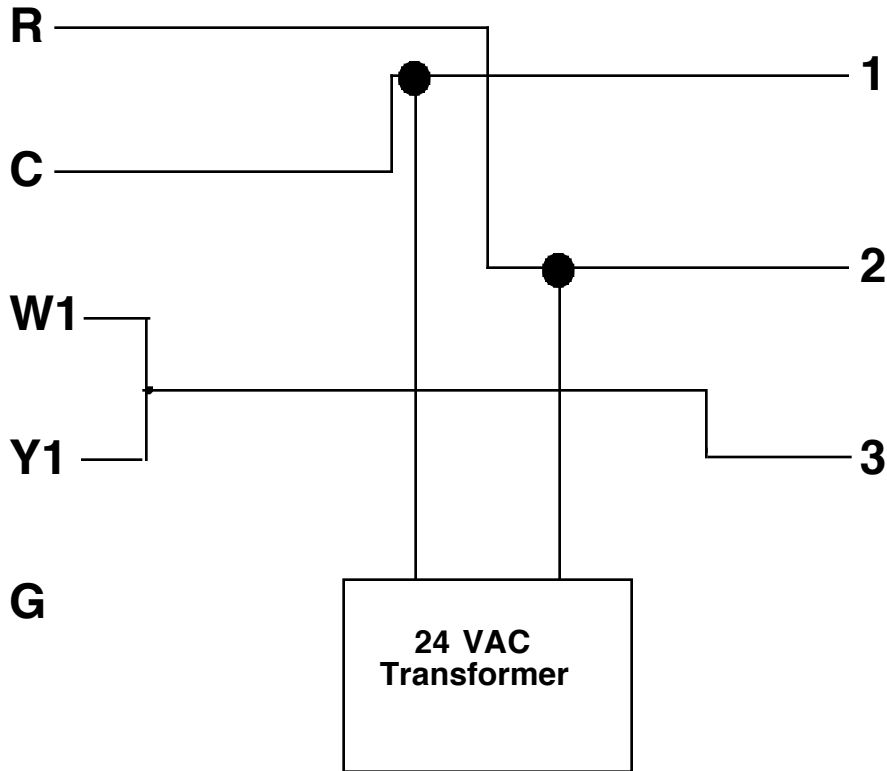

Slave Zone Wiring Diagram

Conventional 1Heat
/ 1 Cool Thermostat
Terminals

SD Damper

DRD Damper